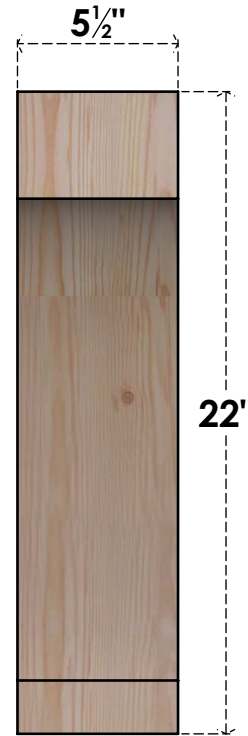

BRC06X14X22IMP00SDF

5 1/2"W X 14"D X 22"H IMPERIAL SMOOTH BRACE, DOUGLAS FIR

SIDE

FRONT

EKENA MILLWORK
 2300 WEST MAIN ST.
 CLARKSVILLE, TX 75426
 TOLL FREE: 866-607-0453
 WWW.EKENAMILLWORK.COM

NOTES

1. INSTALLATION TO BE COMPLETED IN ACCORDANCE WITH MANUFACTURER'S SPECIFICATIONS.
2. DRAWING MAY NOT BE TO SCALE
3. THIS DRAWING IS INTENDED FOR DESIGN AND PLANNING PURPOSES ONLY.
4. ALL INFORMATION CONTAINED HEREIN WAS CURRENT AT THE TIME OF DEVELOPMENT BUT MUST BE REVIEWED AND APPROVED BY THE PRODUCT MANUFACTURER TO BE CONSIDERED ACCURATE.
5. PRODUCTS ARE NOT KILN DRIED. THIS ITEM IS UNIQUE AND WILL CONTAIN THE NATURAL VARIATIONS THAT THE WOOD SPECIES OFFERS. THIS MAY RESULT IN VARIATIONS UP TO 1/4"