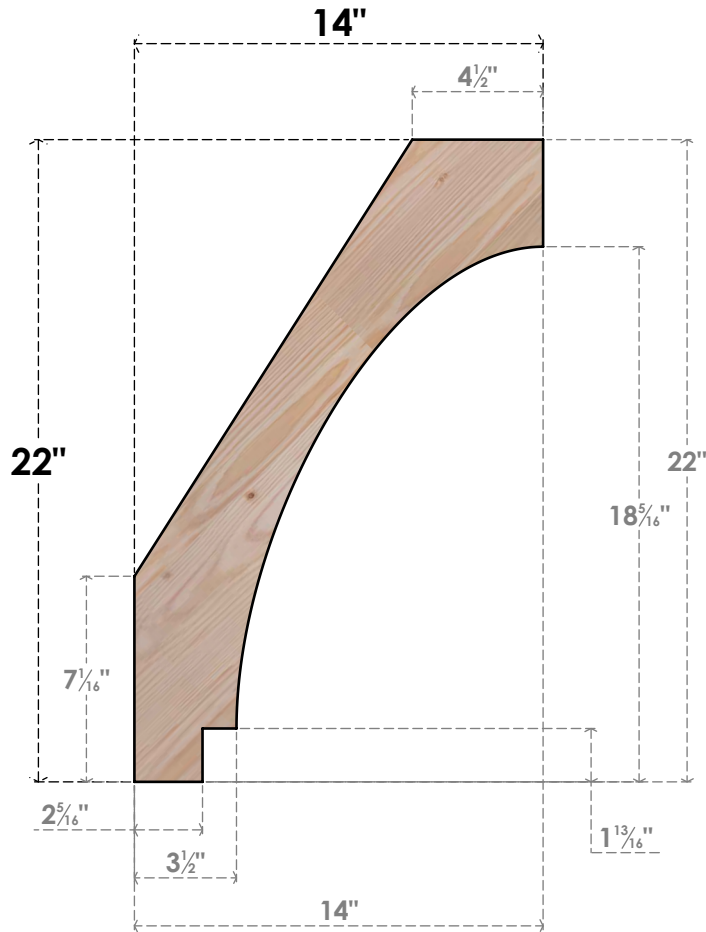

BRC06X14X22IMP00SDF

5 1/2"W X 14"D X 22"H IMPERIAL SMOOTH BRACE, DOUGLAS FIR

SIDE

FRONT

EKENA MILLWORK
 2300 WEST MAIN ST.
 CLARKSVILLE, TX 75426
 TOLL FREE: 866-607-0453
 WWW.EKENAMILLWORK.COM

NOTES

1. INSTALLATION TO BE COMPLETED IN ACCORDANCE WITH MANUFACTURER'S SPECIFICATIONS.
2. DRAWING MAY NOT BE TO SCALE
3. THIS DRAWING IS INTENDED FOR DESIGN AND PLANNING PURPOSES ONLY.
4. ALL INFORMATION CONTAINED HEREIN WAS CURRENT AT THE TIME OF DEVELOPMENT BUT MUST BE REVIEWED AND APPROVED BY THE PRODUCT MANUFACTURER TO BE CONSIDERED ACCURATE.
5. PRODUCTS ARE NOT KILN DRIED. THIS ITEM IS UNIQUE AND WILL CONTAIN THE NATURAL VARIATIONS THAT THE WOOD SPECIES OFFERS. THIS MAY RESULT IN VARIATIONS UP TO 1/4"